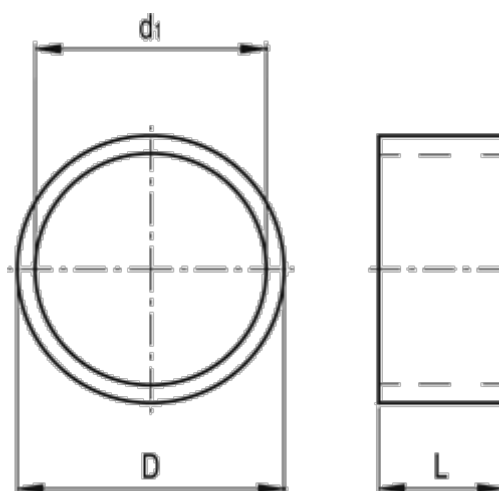

Article number: 200141012121

Description: E+G
Distance bushing GN 609.5-10-12-12

Measures

$D - 0.1 = 12$

$d1 \text{ H}12 = 10$

$L \pm 0.1 = 12$